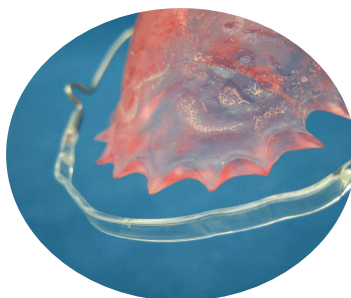

Q.C.M. Retainer Wire Type W/PLB Changeable

Q.C.M. Retainer Wire W consists of plastic labial bow (PLB) and metal wires, connected by screws.

In case of stains and/or breakages of the plastic bow, just change the PLB leaving the acrylic plate as it is.

Quick Change Method

Product specification

The size is 50mm only.

RWL/S W50	5 pieces/package
RWL/S W50	10 pieces/package
PLB	5 pieces/package

How to change plastic labial bow

Stained with tea or plaque?
Accidentally broken?

Loosen its screws and
Remove the damaged labial bow

Change a new
labial bow

Completed!

Heat it with a hair dryer and fit it
on a dental arch

Place it on a dental model