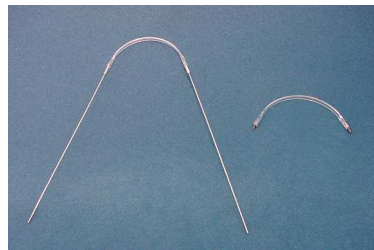

Q.C.M. Retainer Wire Type W/PLB Changeable

Q.C.M. Retainer Wire W consists of plastic labial bow (PLB) and metal wires, connected by screws.

In case of stains and/or breakages of the plastic bow, just change the PLB leaving the acrylic plate as it is.

Quick Change Method

Product specification

The size is 50mm only.

RWL/S W50	5 pieces/package
RWL/S W50	10 pieces/package
PLB	5 pieces/package

How to change plastic labial bow

Stained with tea or plaque?
Accidentally broken?

Loosen its screws and
Remove the damaged labial bow

Change a new
labial bow

Completed!

Heat it with a hair dryer and fit it
on a dental arch

Place it on a dental model