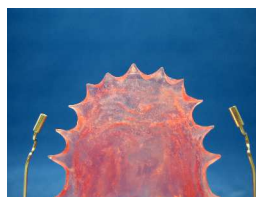

Q.C.M. Retainer Wire Type W/PLB Changeable

Q.C.M. Retainer Wire W consists of plastic labial bow (PLB) and metal wires, connected by screws.

In case of stains and/or breakages of the plastic bow, just change the PLB leaving the acrylic plate as it is.

Quick Change Method

Product specification

The size is 50mm only.

RWL/S W50	5 pieces/package
RWL/S W50	10 pieces/package
PLB	5 pieces/package

How to change plastic labial bow

Stained with tea or plaque?
Accidentally broken?

Loosen its screws and
Remove the damaged labial bow

Change a new
labial bow

Completed!

Heat it with a hair dryer and fit it
on a dental arch

Place it on a dental model